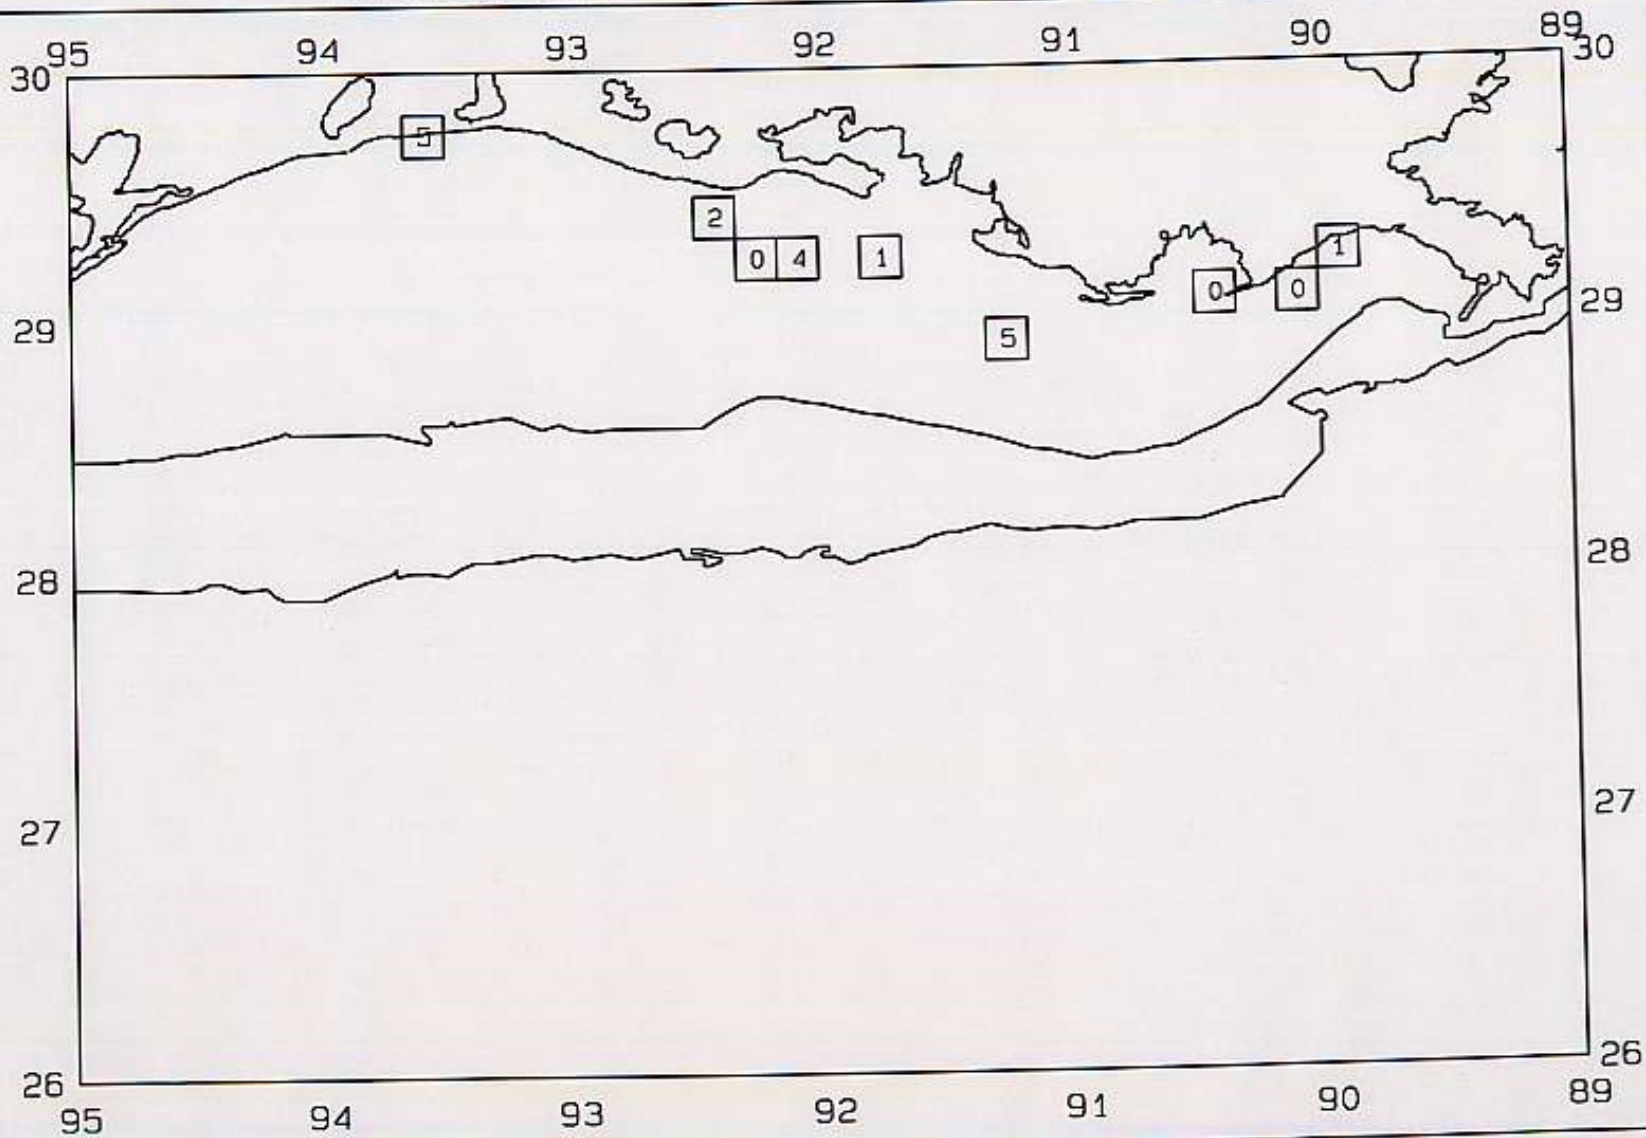

SEAMAP 2000
SAMPLING DATES FROM 07/01/00 TO 07/03/00
SAMPLING STATIONS

SEAMAP 2000

SAMPLING DATES FROM 07/01/00 TO 07/03/00

AVERAGE BROWN SHRIMP CATCH IN POUNDS/HOUR

SEAMAP 2000
SAMPLING DATES FROM 07/01/00 TO 07/03/00
AVERAGE BROWN SHRIMP COUNT PER POUND

SEAMAP 2000

SAMPLING DATES FROM 07/01/00 TO 07/03/00

AVERAGE WHITE SHRIMP CATCH IN POUNDS/HOUR

SEAMAP 2000
SAMPLING DATES FROM 07/01/00 TO 07/03/00
AVERAGE WHITE SHRIMP COUNT PER POUND

SEAMAP 2000

SAMPLING DATES FROM 07/01/00 TO 07/03/00

SEAMAP 2000

SAMPLING DATES FROM 06/26/00 TO 07/02/00

SAMPLING STATIONS

SEAMAP 2000

SAMPLING DATES FROM 06/26/00 TO 07/02/00

AVERAGE BROWN SHRIMP CATCH IN POUNDS/HOUR

SEAMAP 2000

SAMPLING DATES FROM 06/26/00 TO 07/02/00

SEAMAP 2000

SAMPLING DATES FROM 06/26/00 TO 07/02/00
AVERAGE PINK SHRIMP CATCH IN POUNDS/HOUR

SEAMAP 2000

SAMPLING DATES FROM 06/26/00 TO 07/02/00

AVERAGE PINK SHRIMP COUNT PER POUND

SEAMAP 2000

SAMPLING DATES FROM 06/26/00 TO 07/02/00