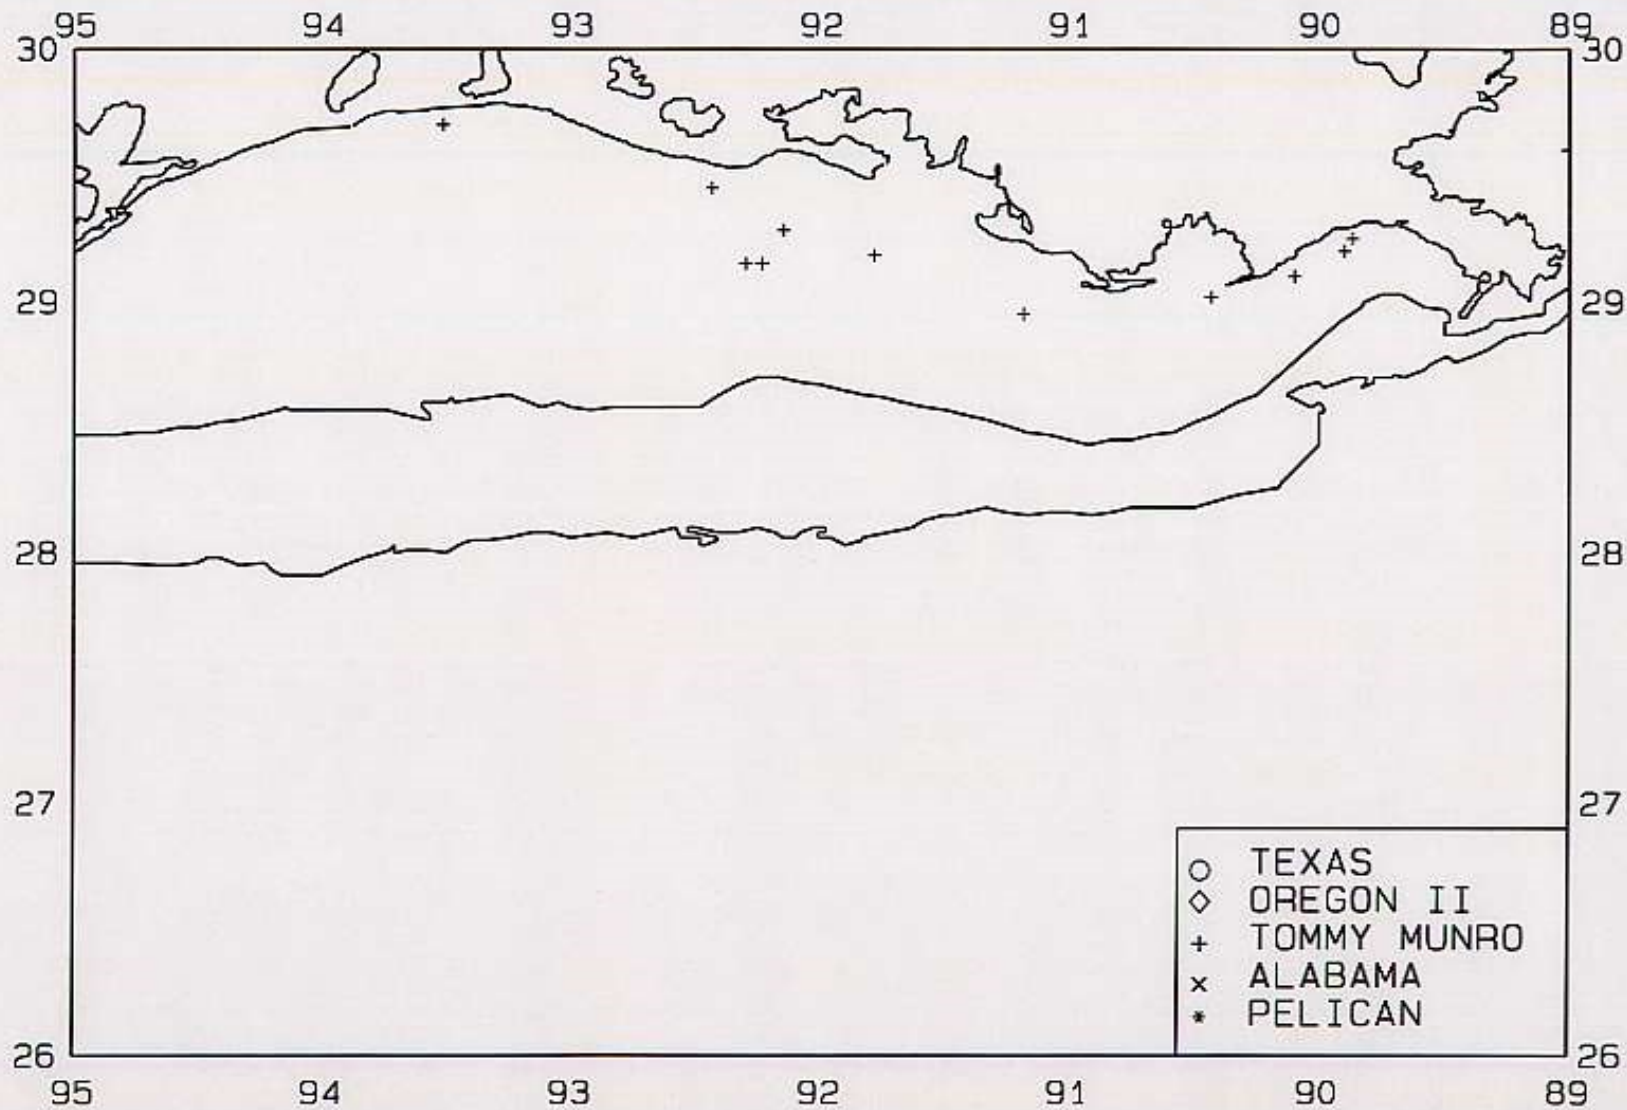

SEAMAP 2000
SAMPLING DATES FROM 07/01/00 TO 07/03/00
SAMPLING STATIONS

SEAMAP 2000

SAMPLING DATES FROM 07/01/00 TO 07/03/00

AVERAGE BROWN SHRIMP CATCH IN POUNDS/HOUR

SEAMAP 2000
SAMPLING DATES FROM 07/01/00 TO 07/03/00
AVERAGE BROWN SHRIMP COUNT PER POUND