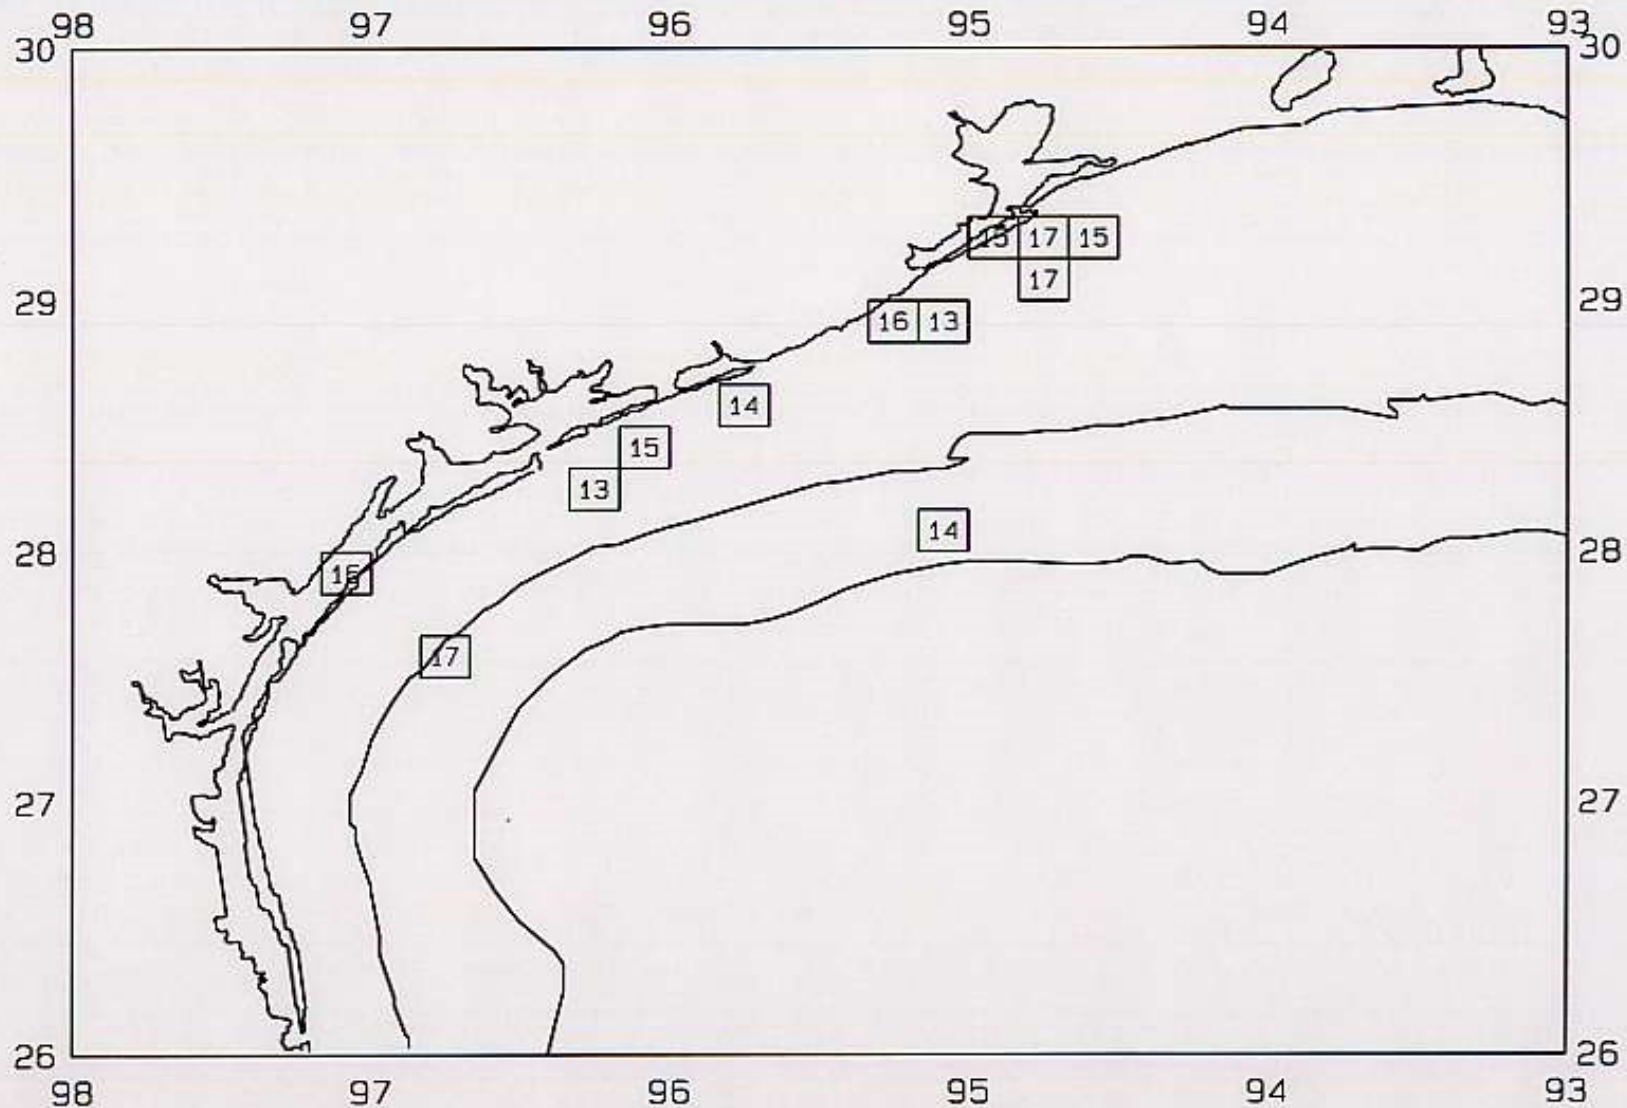

SEAMAP 2000

SAMPLING DATES FROM 06/26/00 TO 07/02/00

SAMPLING STATIONS

SEAMAP 2000

SAMPLING DATES FROM 06/26/00 TO 07/02/00

AVERAGE BROWN SHRIMP CATCH IN POUNDS/HOUR

SEAMAP 2000

SAMPLING DATES FROM 06/26/00 TO 07/02/00

AVERAGE BROWN SHRIMP COUNT PER POUND

SEAMAP 2000

SAMPLING DATES FROM 06/26/00 TO 07/02/00

AVERAGE WHITE SHRIMP CATCH IN POUNDS/HOUR

SEAMAP 2000

SAMPLING DATES FROM 06/26/00 TO 07/02/00

AVERAGE WHITE SHRIMP COUNT PER POUND

SEAMAP 2000

SAMPLING DATES FROM 06/26/00 TO 07/02/00
AVERAGE PINK SHRIMP CATCH IN POUNDS/HOUR

SEAMAP 2000

SAMPLING DATES FROM 06/26/00 TO 07/02/00

AVERAGE PINK SHRIMP COUNT PER POUND

SEAMAP 2000

SAMPLING DATES FROM 06/26/00 TO 07/02/00