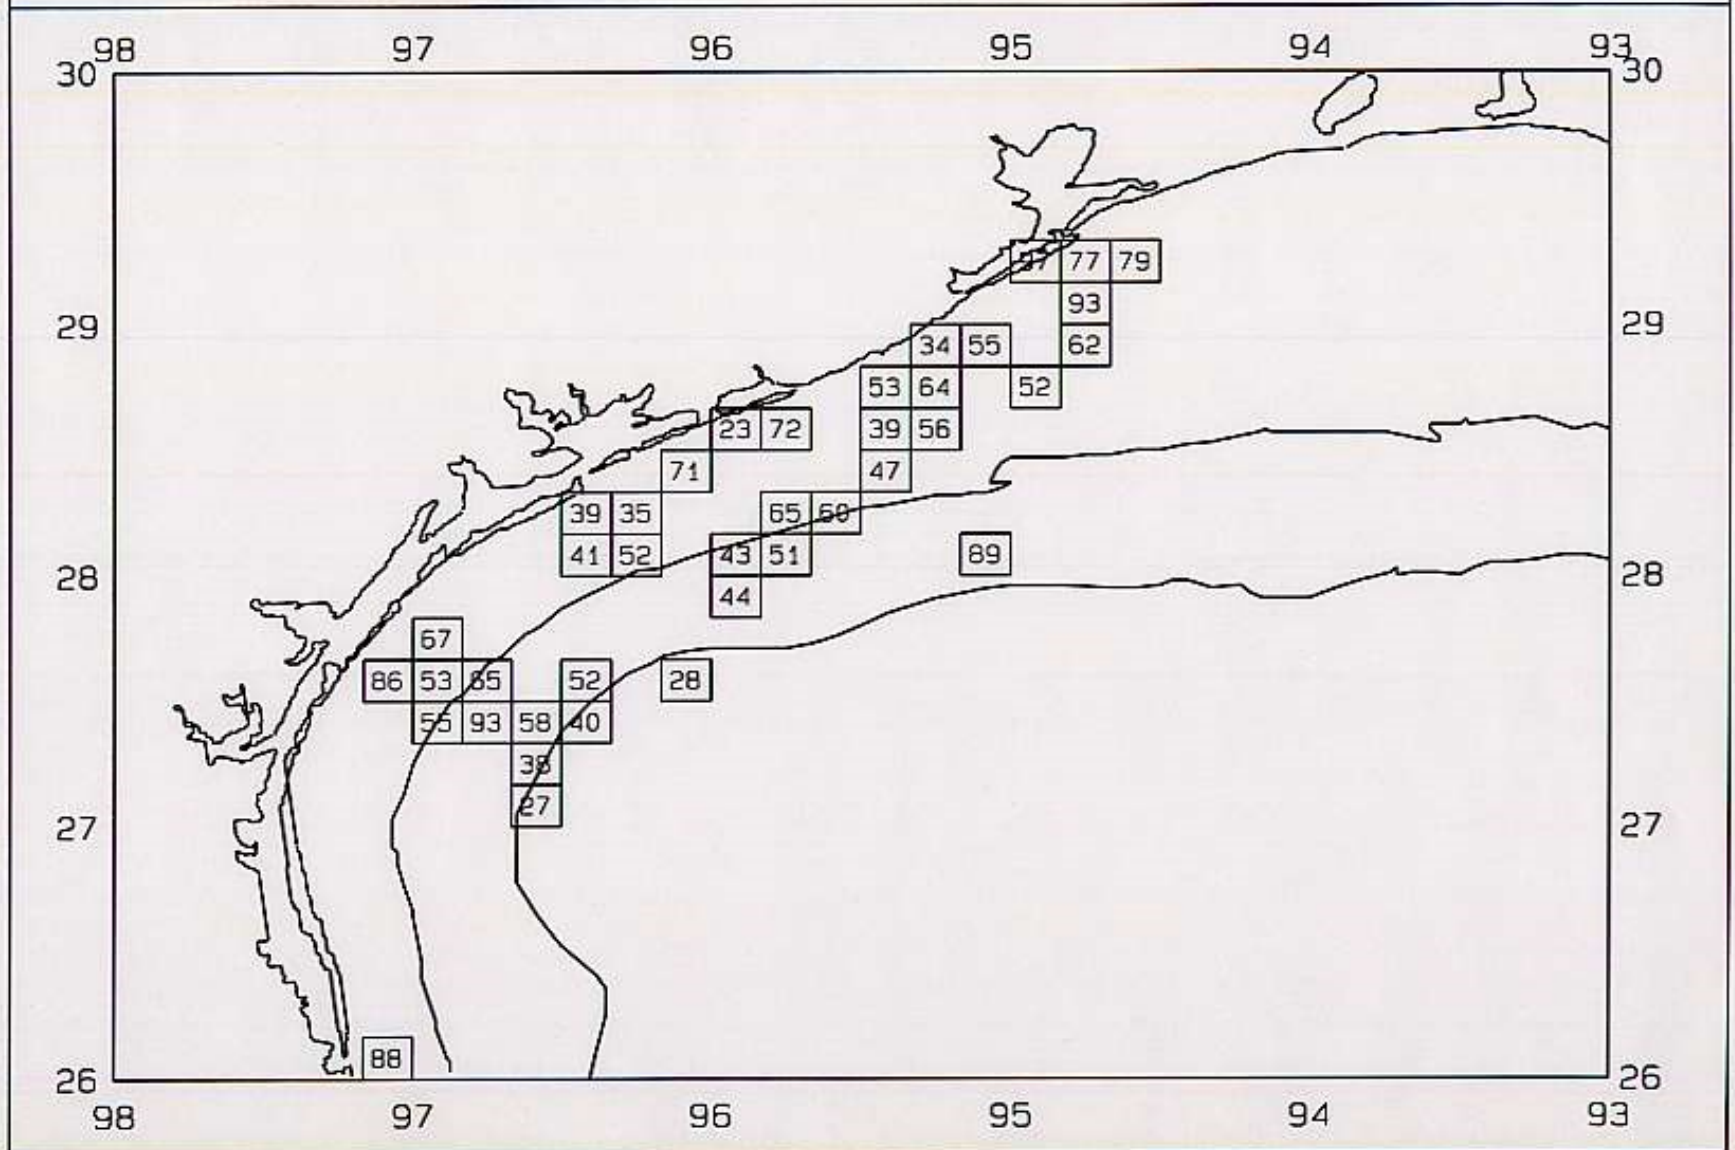

SEAMAP 2000

SAMPLING DATES FROM 06/26/00 TO 07/02/00

SAMPLING STATIONS

SEAMAP 2000

SAMPLING DATES FROM 06/26/00 TO 07/02/00

AVERAGE BROWN SHRIMP CATCH IN POUNDS/HOUR

SEAMAP 2000

SAMPLING DATES FROM 06/26/00 TO 07/02/00

AVERAGE BROWN SHRIMP COUNT PER POUND

SEAMAP 2000

SAMPLING DATES FROM 06/26/00 TO 07/02/00

AVERAGE WHITE SHRIMP CATCH IN POUNDS/HOUR

SEAMAP 2000

SAMPLING DATES FROM 06/26/00 TO 07/02/00

AVERAGE WHITE SHRIMP COUNT PER POUND

SEAMAP 2000

SAMPLING DATES FROM 06/26/00 TO 07/02/00
AVERAGE PINK SHRIMP CATCH IN POUNDS/HOUR

SEAMAP 2000

SAMPLING DATES FROM 06/26/00 TO 07/02/00

AVERAGE PINK SHRIMP COUNT PER POUND

SEAMAP 2000

SAMPLING DATES FROM 06/26/00 TO 07/02/00