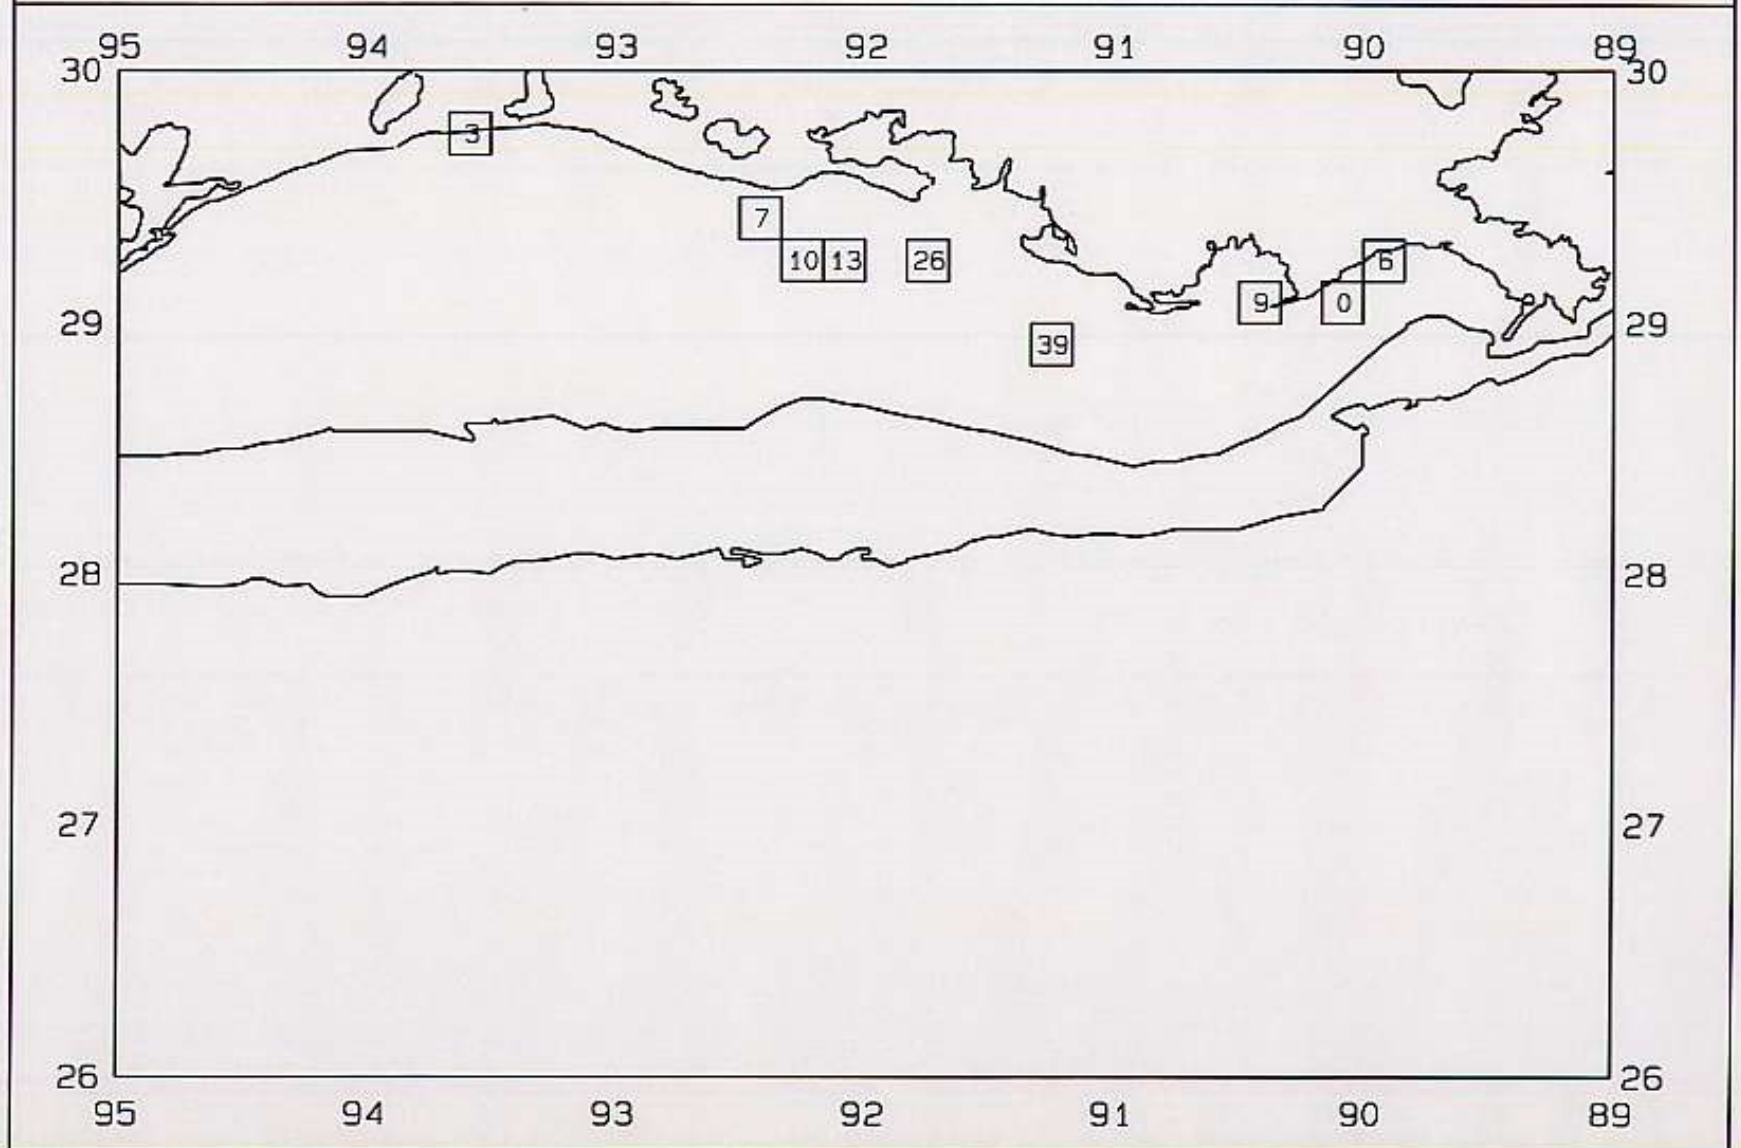

AVERAGE PINK SHRIMP CATCH IN POUNDS/HOUR

SEAMAP 2000

SAMPLING DATES FROM 07/01/00 TO 07/03/00

AVERAGE PINK SHRIMP COUNT PER POUND

SEAMAP 2000

SAMPLING DATES FROM 07/01/00 TO 07/03/00

AVERAGE FINFISH CATCH IN POUNDS/HOUR/10

SEAMAP 2000

SAMPLING DATES FROM 06/26/00 TO 07/02/00

SAMPLING STATIONS

SEAMAP 2000

SAMPLING DATES FROM 06/26/00 TO 07/02/00

AVERAGE BROWN SHRIMP CATCH IN POUNDS/HOUR

SEAMAP 2000

SAMPLING DATES FROM 06/26/00 TO 07/02/00