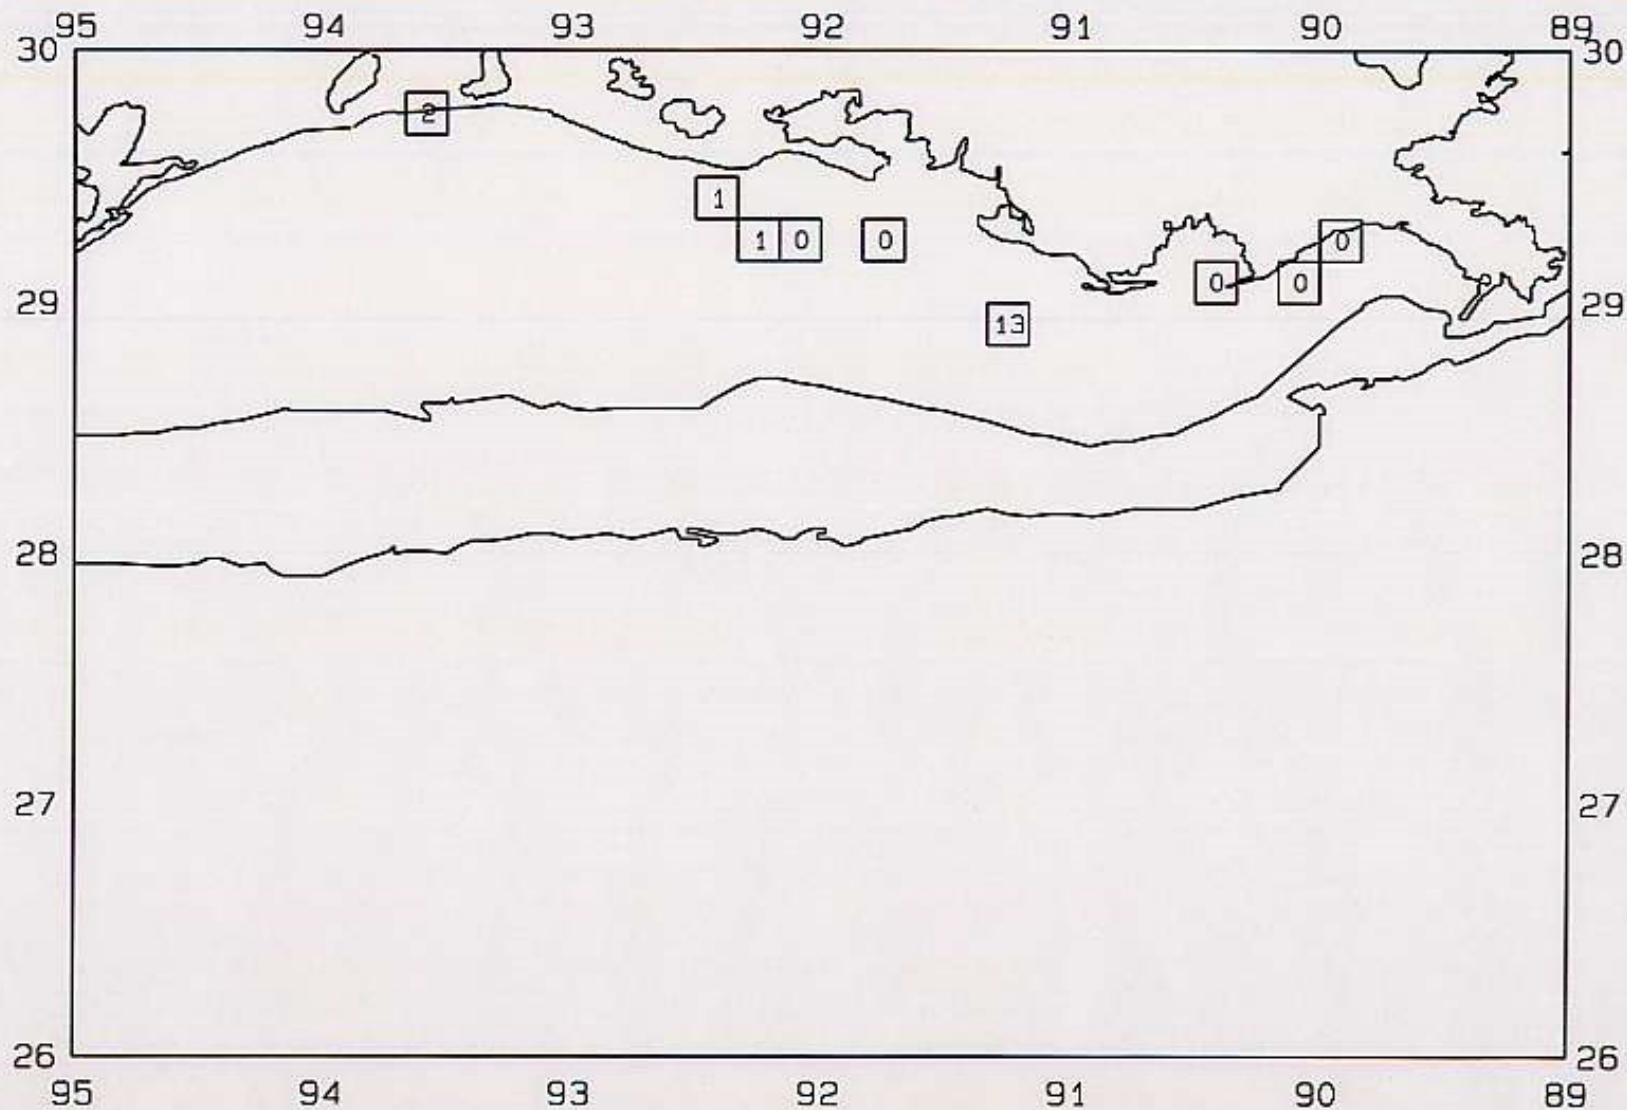

SEAMAP 2000
SAMPLING DATES FROM 07/01/00 TO 07/03/00
SAMPLING STATIONS

SEAMAP 2000

SAMPLING DATES FROM 07/01/00 TO 07/03/00

AVERAGE BROWN SHRIMP CATCH IN POUNDS/HOUR

SEAMAP 2000
SAMPLING DATES FROM 07/01/00 TO 07/03/00
AVERAGE BROWN SHRIMP COUNT PER POUND

SEAMAP 2000

SAMPLING DATES FROM 07/01/00 TO 07/03/00

AVERAGE WHITE SHRIMP CATCH IN POUNDS/HOUR

SEAMAP 2000
SAMPLING DATES FROM 07/01/00 TO 07/03/00
AVERAGE WHITE SHRIMP COUNT PER POUND

SEAMAP 2000

SAMPLING DATES FROM 07/01/00 TO 07/03/00

SEAMAP 2000

SAMPLING DATES FROM 06/26/00 TO 07/02/00

SAMPLING STATIONS

SEAMAP 2000

SAMPLING DATES FROM 06/26/00 TO 07/02/00

AVERAGE BROWN SHRIMP CATCH IN POUNDS/HOUR

SEAMAP 2000

SAMPLING DATES FROM 06/26/00 TO 07/02/00

AVERAGE FINFISH CATCH IN POUNDS/HOUR/10