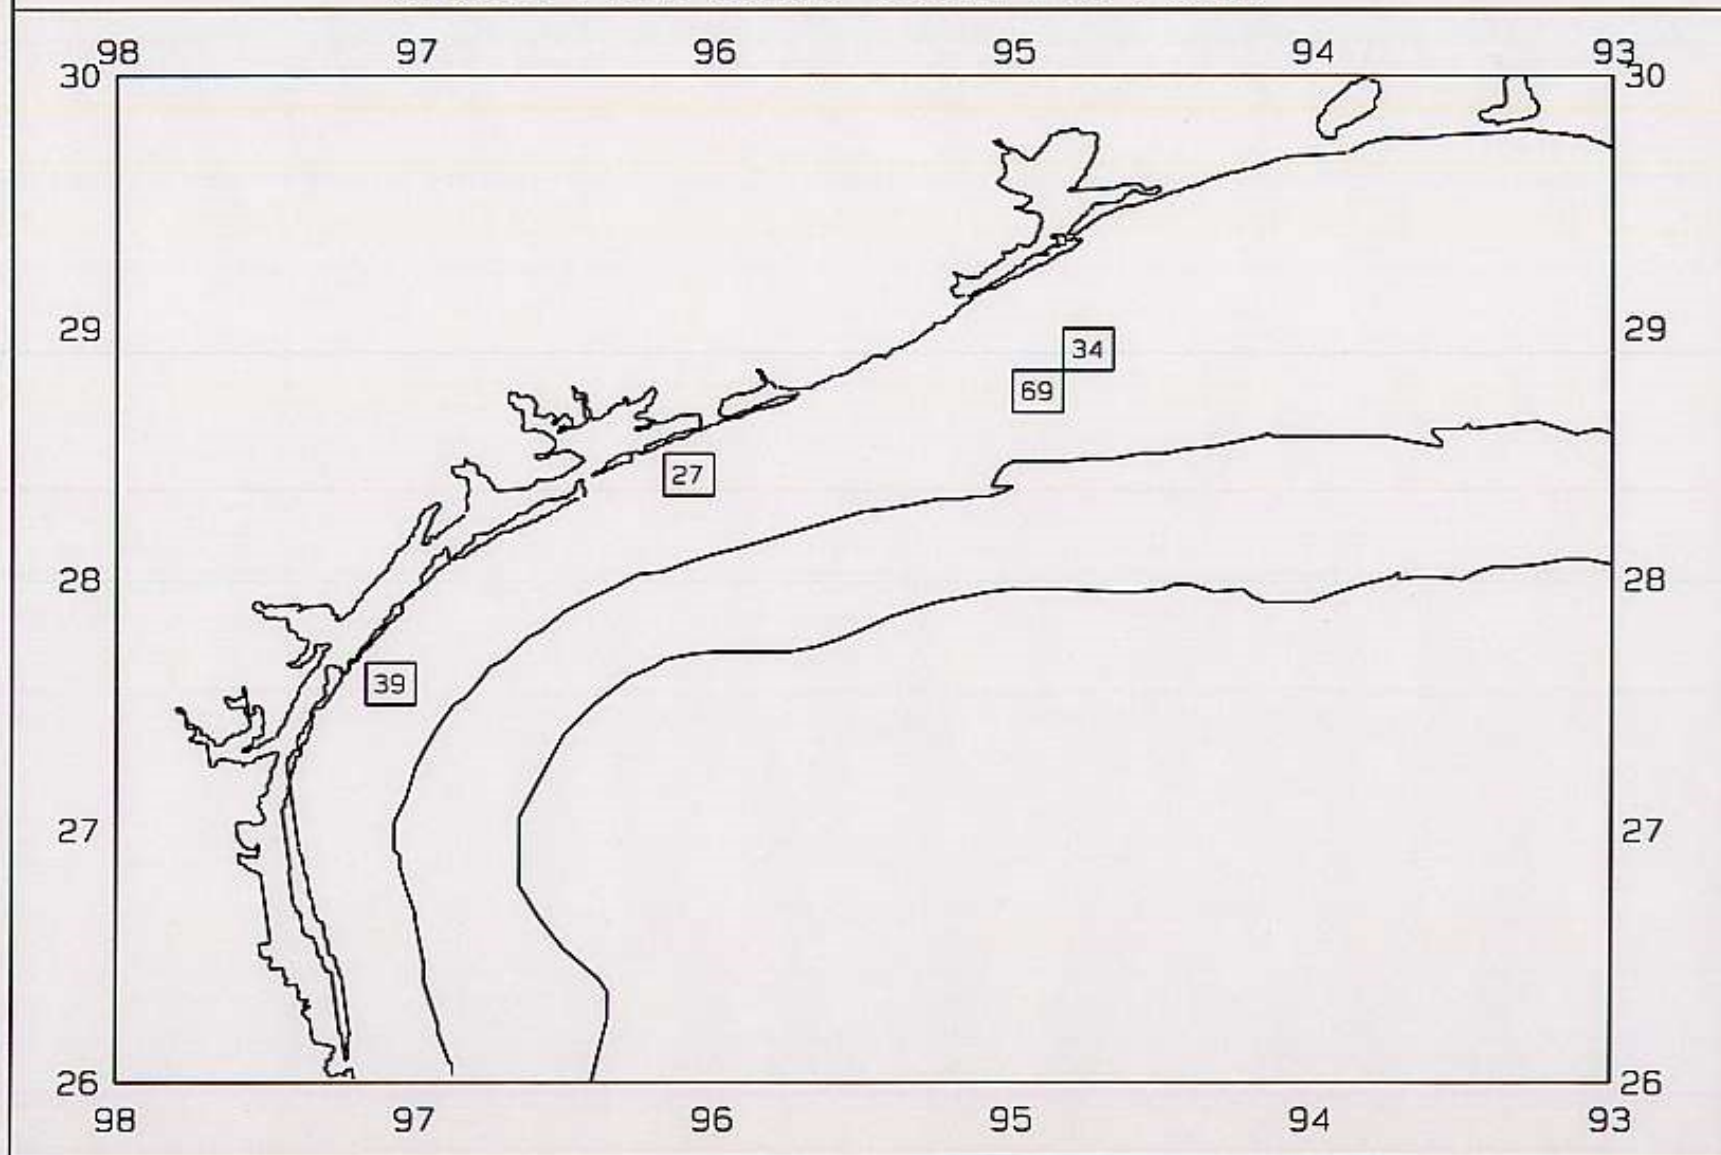

SEAMAP 2000

SAMPLING DATES FROM 06/26/00 TO 07/02/00
AVERAGE PINK SHRIMP CATCH IN POUNDS/HOUR

SEAMAP 2000

SAMPLING DATES FROM 06/26/00 TO 07/02/00

AVERAGE PINK SHRIMP COUNT PER POUND

SEAMAP 2000

SAMPLING DATES FROM 06/26/00 TO 07/02/00

AVERAGE FINFISH CATCH IN POUNDS/HOUR/10