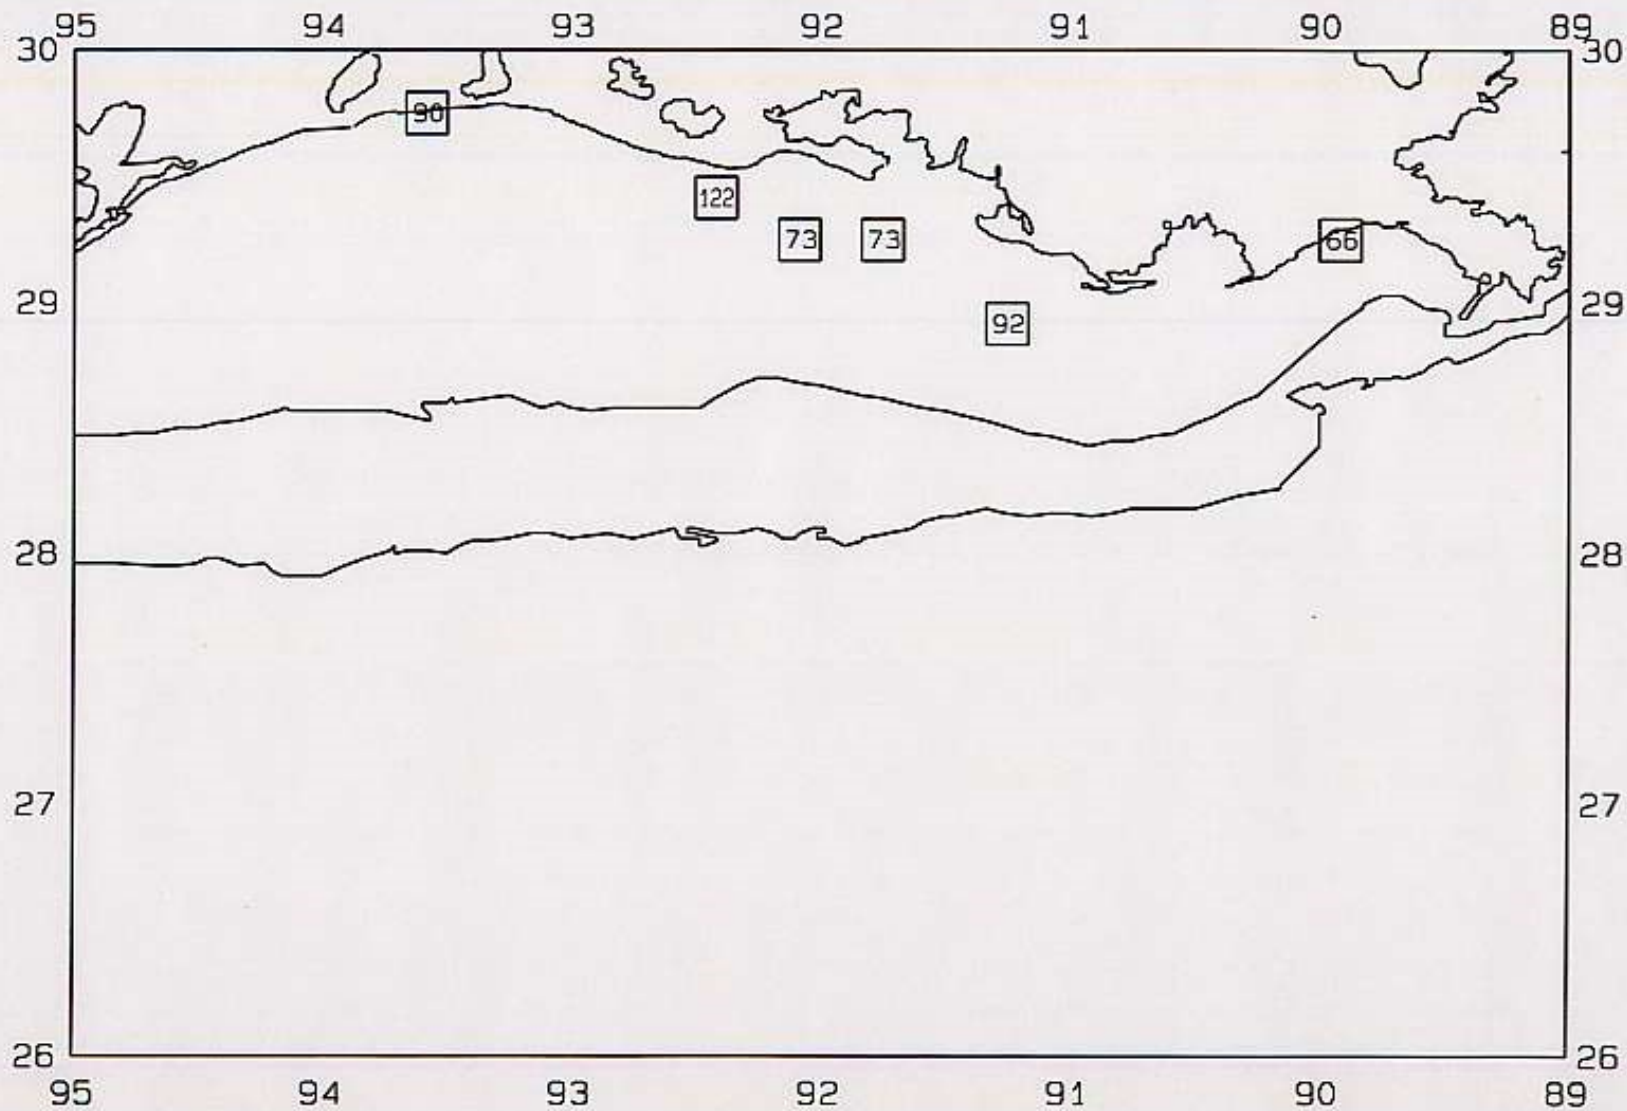

SEAMAP 2000
SAMPLING DATES FROM 07/01/00 TO 07/03/00
SAMPLING STATIONS

SEAMAP 2000

SAMPLING DATES FROM 07/01/00 TO 07/03/00

AVERAGE BROWN SHRIMP CATCH IN POUNDS/HOUR

SEAMAP 2000
SAMPLING DATES FROM 07/01/00 TO 07/03/00
AVERAGE BROWN SHRIMP COUNT PER POUND

SEAMAP 2000

SAMPLING DATES FROM 07/01/00 TO 07/03/00

AVERAGE WHITE SHRIMP CATCH IN POUNDS/HOUR

SEAMAP 2000
SAMPLING DATES FROM 07/01/00 TO 07/03/00
AVERAGE WHITE SHRIMP COUNT PER POUND

SEAMAP 2000

SAMPLING DATES FROM 07/01/00 TO 07/03/00

SEAMAP 2000

SAMPLING DATES FROM 06/26/00 TO 07/02/00

SAMPLING STATIONS

SEAMAP 2000

SAMPLING DATES FROM 06/26/00 TO 07/02/00

AVERAGE BROWN SHRIMP CATCH IN POUNDS/HOUR

SEAMAP 2000

SAMPLING DATES FROM 06/26/00 TO 07/02/00

SEAMAP 2000

SAMPLING DATES FROM 06/26/00 TO 07/02/00
AVERAGE PINK SHRIMP CATCH IN POUNDS/HOUR

SEAMAP 2000

SAMPLING DATES FROM 06/26/00 TO 07/02/00

AVERAGE PINK SHRIMP COUNT PER POUND

SEAMAP 2000

SAMPLING DATES FROM 06/26/00 TO 07/02/00