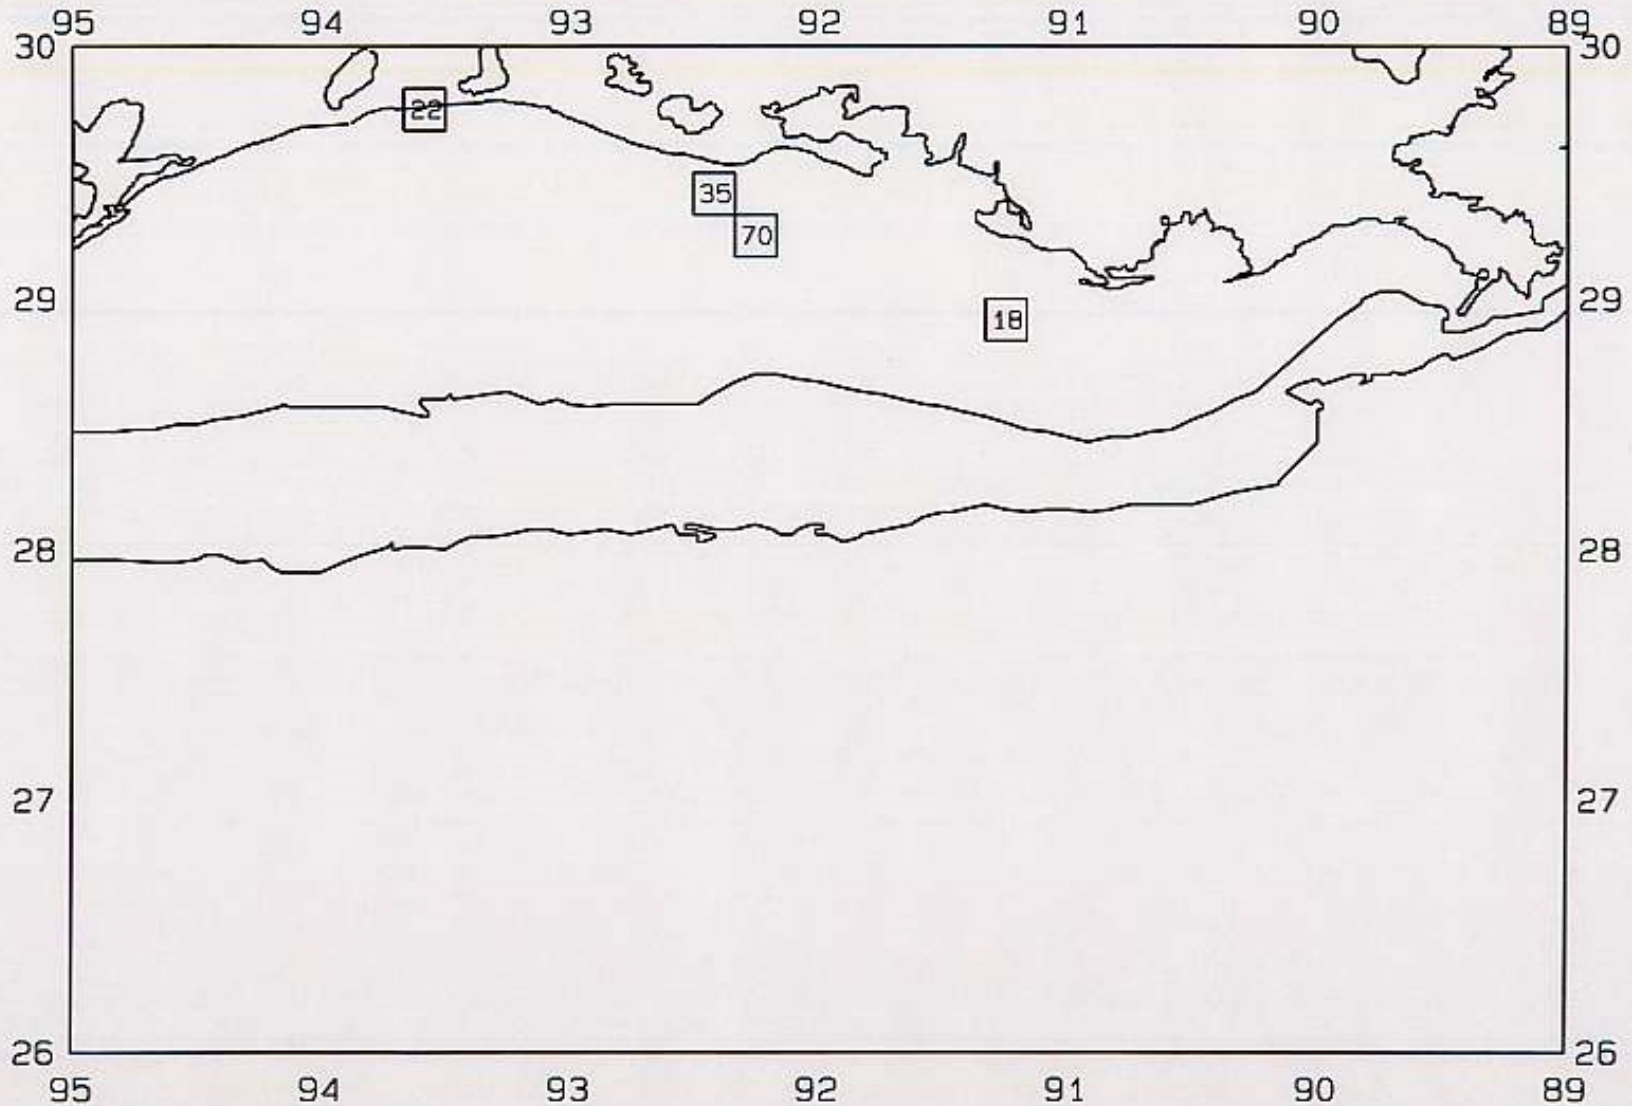

SEAMAP 2000
SAMPLING DATES FROM 07/01/00 TO 07/03/00
SAMPLING STATIONS

SEAMAP 2000

SAMPLING DATES FROM 07/01/00 TO 07/03/00

AVERAGE BROWN SHRIMP CATCH IN POUNDS/HOUR

SEAMAP 2000
SAMPLING DATES FROM 07/01/00 TO 07/03/00
AVERAGE BROWN SHRIMP COUNT PER POUND

SEAMAP 2000

SAMPLING DATES FROM 07/01/00 TO 07/03/00

AVERAGE WHITE SHRIMP CATCH IN POUNDS/HOUR

SEAMAP 2000
SAMPLING DATES FROM 07/01/00 TO 07/03/00
AVERAGE WHITE SHRIMP COUNT PER POUND

SEAMAP 2000

SAMPLING DATES FROM 07/01/00 TO 07/03/00

SEAMAP 2000

SAMPLING DATES FROM 06/26/00 TO 07/02/00

SAMPLING STATIONS

SEAMAP 2000

SAMPLING DATES FROM 06/26/00 TO 07/02/00

AVERAGE BROWN SHRIMP CATCH IN POUNDS/HOUR

SEAMAP 2000

SAMPLING DATES FROM 06/26/00 TO 07/02/00