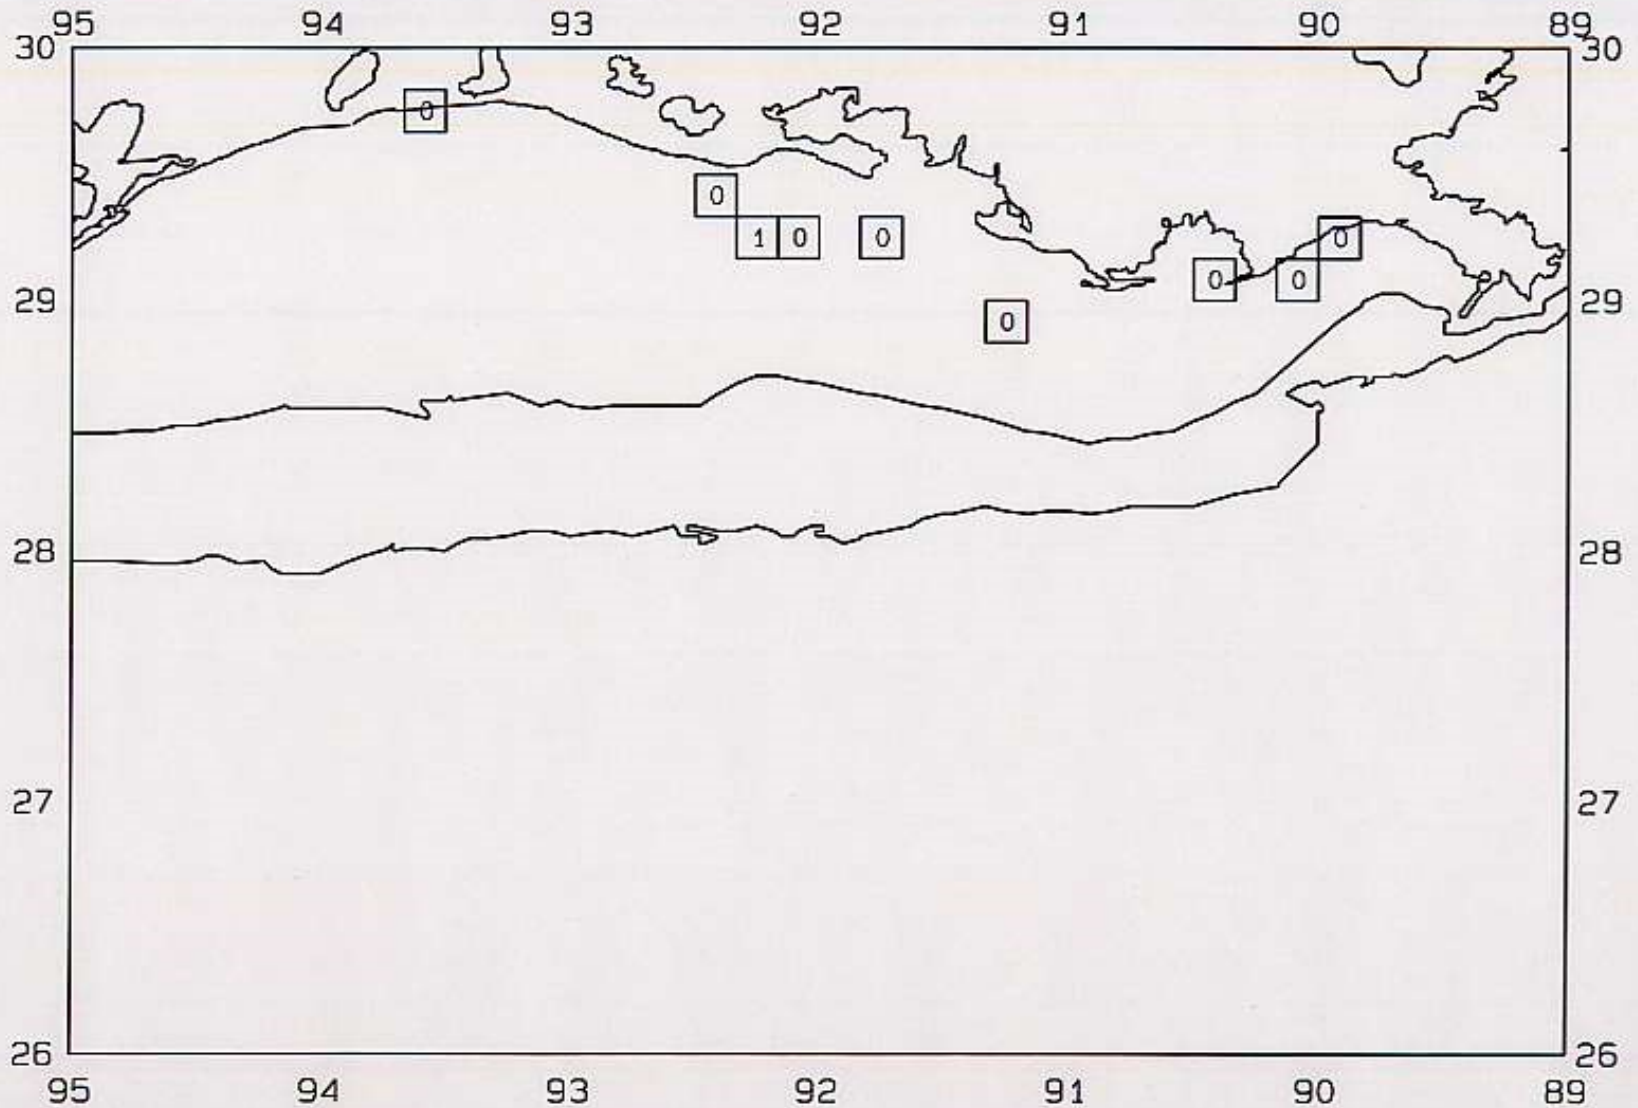

SEAMAP 2000

SAMPLING DATES FROM 07/01/00 TO 07/03/00

AVERAGE PINK SHRIMP CATCH IN POUNDS/HOUR