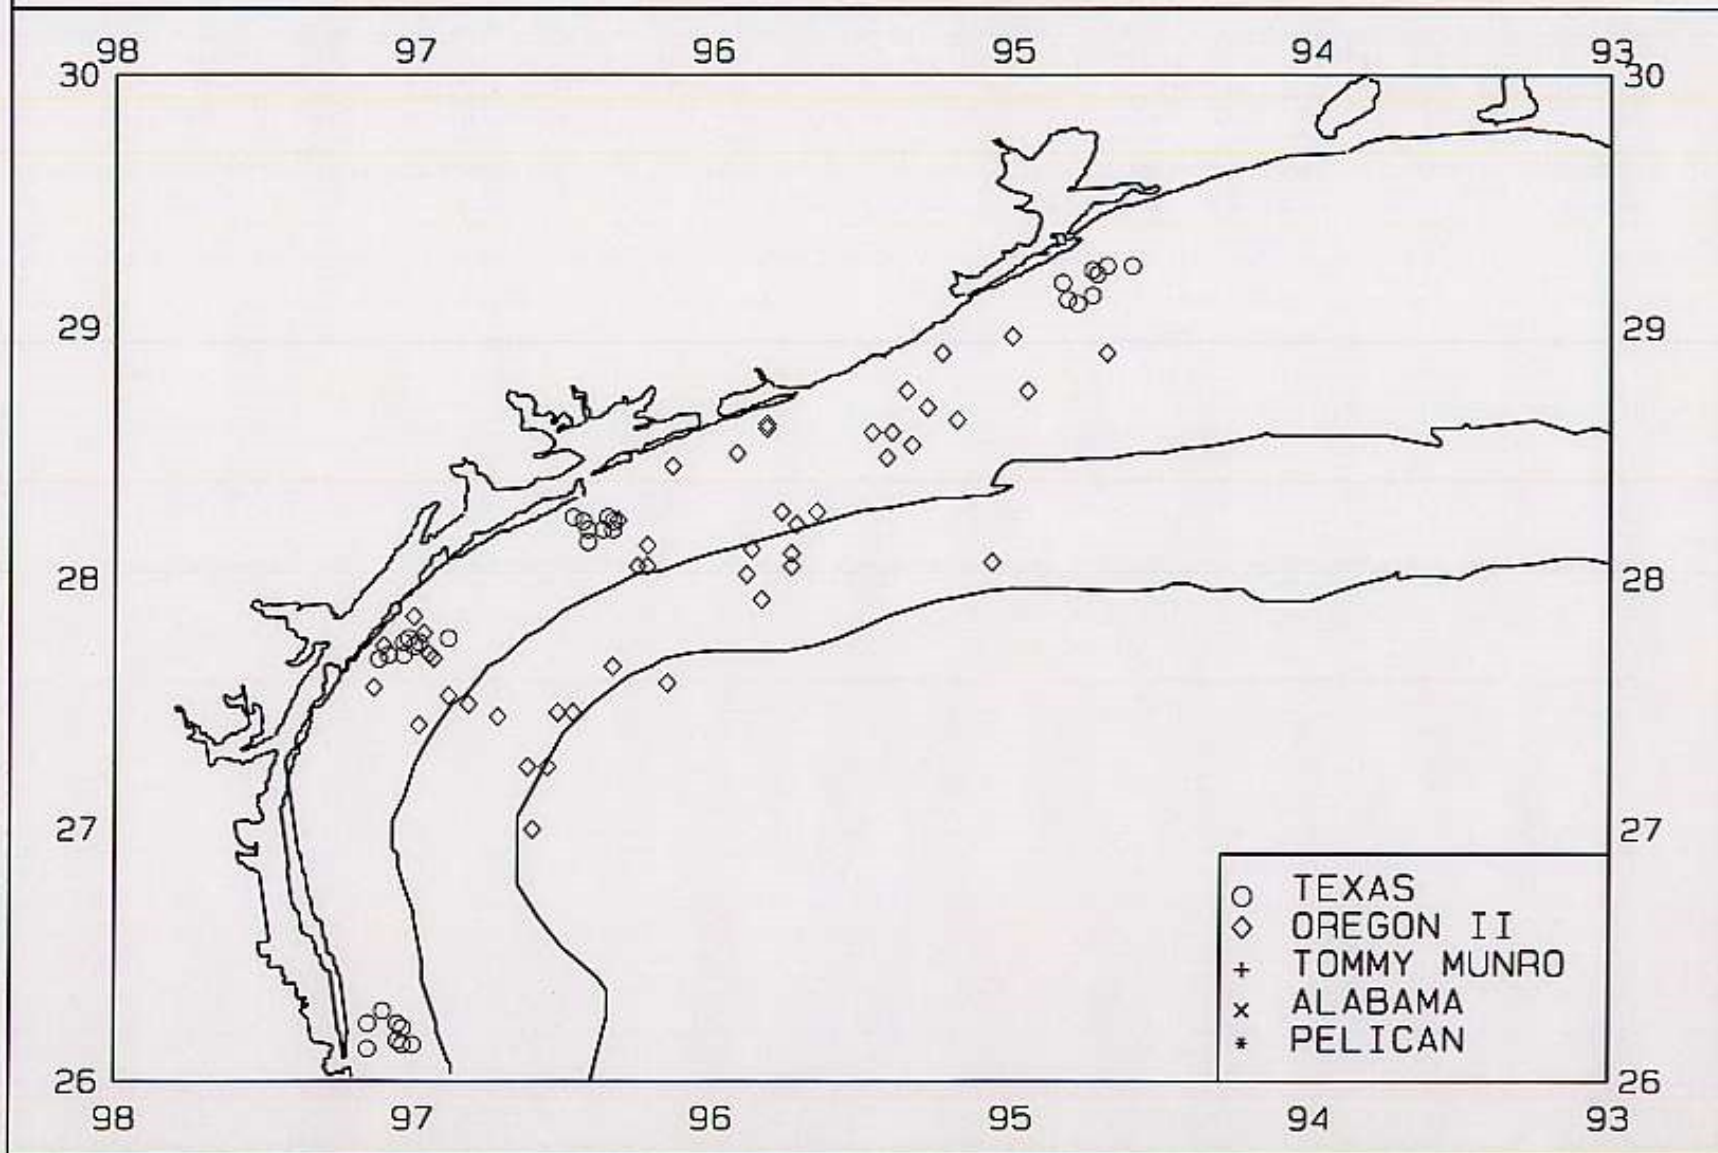

SEAMAP 2000

SAMPLING DATES FROM 07/01/00 TO 07/03/00

AVERAGE WHITE SHRIMP CATCH IN POUNDS/HOUR

SEAMAP 2000
SAMPLING DATES FROM 07/01/00 TO 07/03/00
AVERAGE WHITE SHRIMP COUNT PER POUND

SEAMAP 2000

SAMPLING DATES FROM 07/01/00 TO 07/03/00

AVERAGE PINK SHRIMP CATCH IN POUNDS/HOUR

SEAMAP 2000

SAMPLING DATES FROM 07/01/00 TO 07/03/00

AVERAGE PINK SHRIMP COUNT PER POUND

SEAMAP 2000

SAMPLING DATES FROM 07/01/00 TO 07/03/00

AVERAGE FINFISH CATCH IN POUNDS/HOUR/10

SEAMAP 2000

SAMPLING DATES FROM 06/26/00 TO 07/02/00

SAMPLING STATIONS

SEAMAP 2000

SAMPLING DATES FROM 06/26/00 TO 07/02/00

AVERAGE BROWN SHRIMP CATCH IN POUNDS/HOUR

SEAMAP 2000

SAMPLING DATES FROM 06/26/00 TO 07/02/00

AVERAGE BROWN SHRIMP COUNT PER POUND

SEAMAP 2000

SAMPLING DATES FROM 06/26/00 TO 07/02/00

AVERAGE WHITE SHRIMP CATCH IN POUNDS/HOUR

SEAMAP 2000

SAMPLING DATES FROM 06/26/00 TO 07/02/00

AVERAGE WHITE SHRIMP COUNT PER POUND