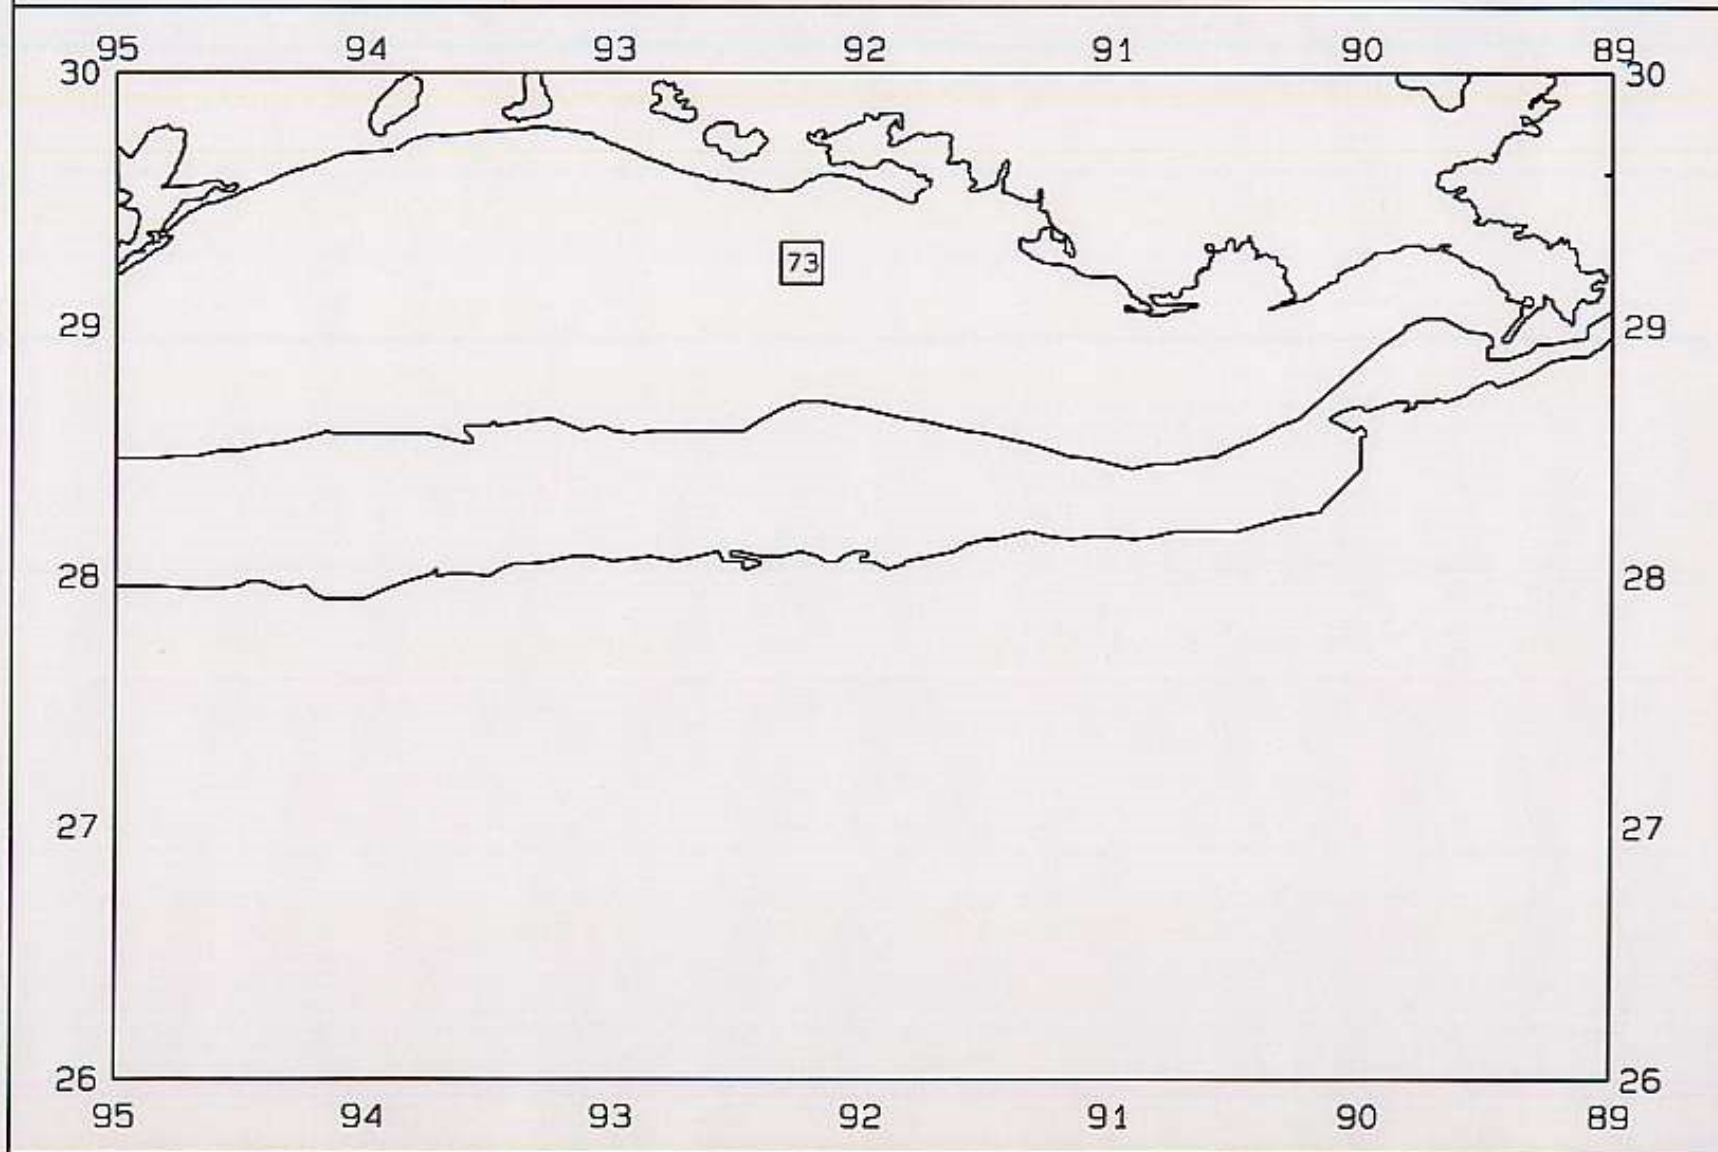

SEAMAP 2000

SAMPLING DATES FROM 07/01/00 TO 07/03/00

AVERAGE PINK SHRIMP COUNT PER POUND