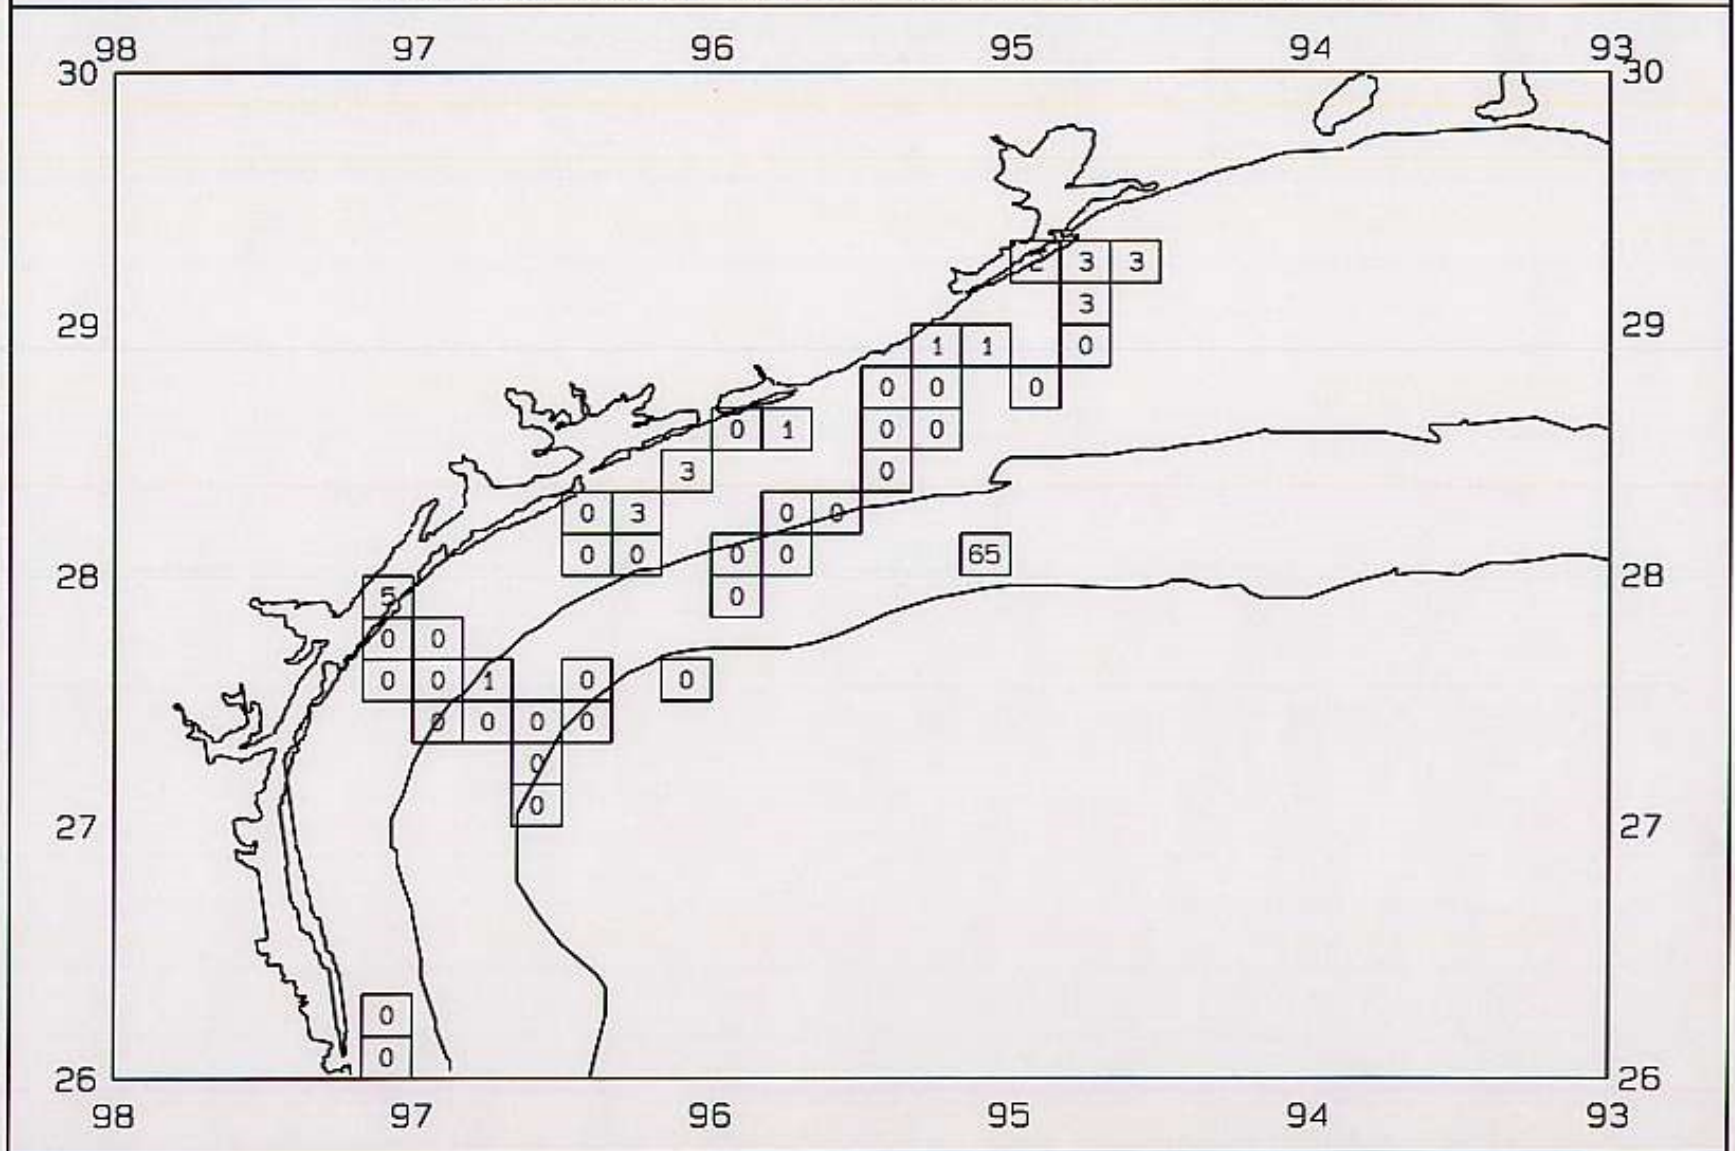

SEAMAP 2000

SAMPLING DATES FROM 06/26/00 TO 07/02/00

SAMPLING STATIONS

SEAMAP 2000

SAMPLING DATES FROM 06/26/00 TO 07/02/00

AVERAGE BROWN SHRIMP CATCH IN POUNDS/HOUR

SEAMAP 2000

SAMPLING DATES FROM 06/26/00 TO 07/02/00

AVERAGE BROWN SHRIMP COUNT PER POUND

SEAMAP 2000

SAMPLING DATES FROM 06/26/00 TO 07/02/00

AVERAGE WHITE SHRIMP CATCH IN POUNDS/HOUR

SEAMAP 2000

SAMPLING DATES FROM 06/26/00 TO 07/02/00

AVERAGE WHITE SHRIMP COUNT PER POUND

SEAMAP 2000

SAMPLING DATES FROM 06/26/00 TO 07/02/00
AVERAGE PINK SHRIMP CATCH IN POUNDS/HOUR

SEAMAP 2000

SAMPLING DATES FROM 06/26/00 TO 07/02/00

AVERAGE PINK SHRIMP COUNT PER POUND

SEAMAP 2000

SAMPLING DATES FROM 06/26/00 TO 07/02/00