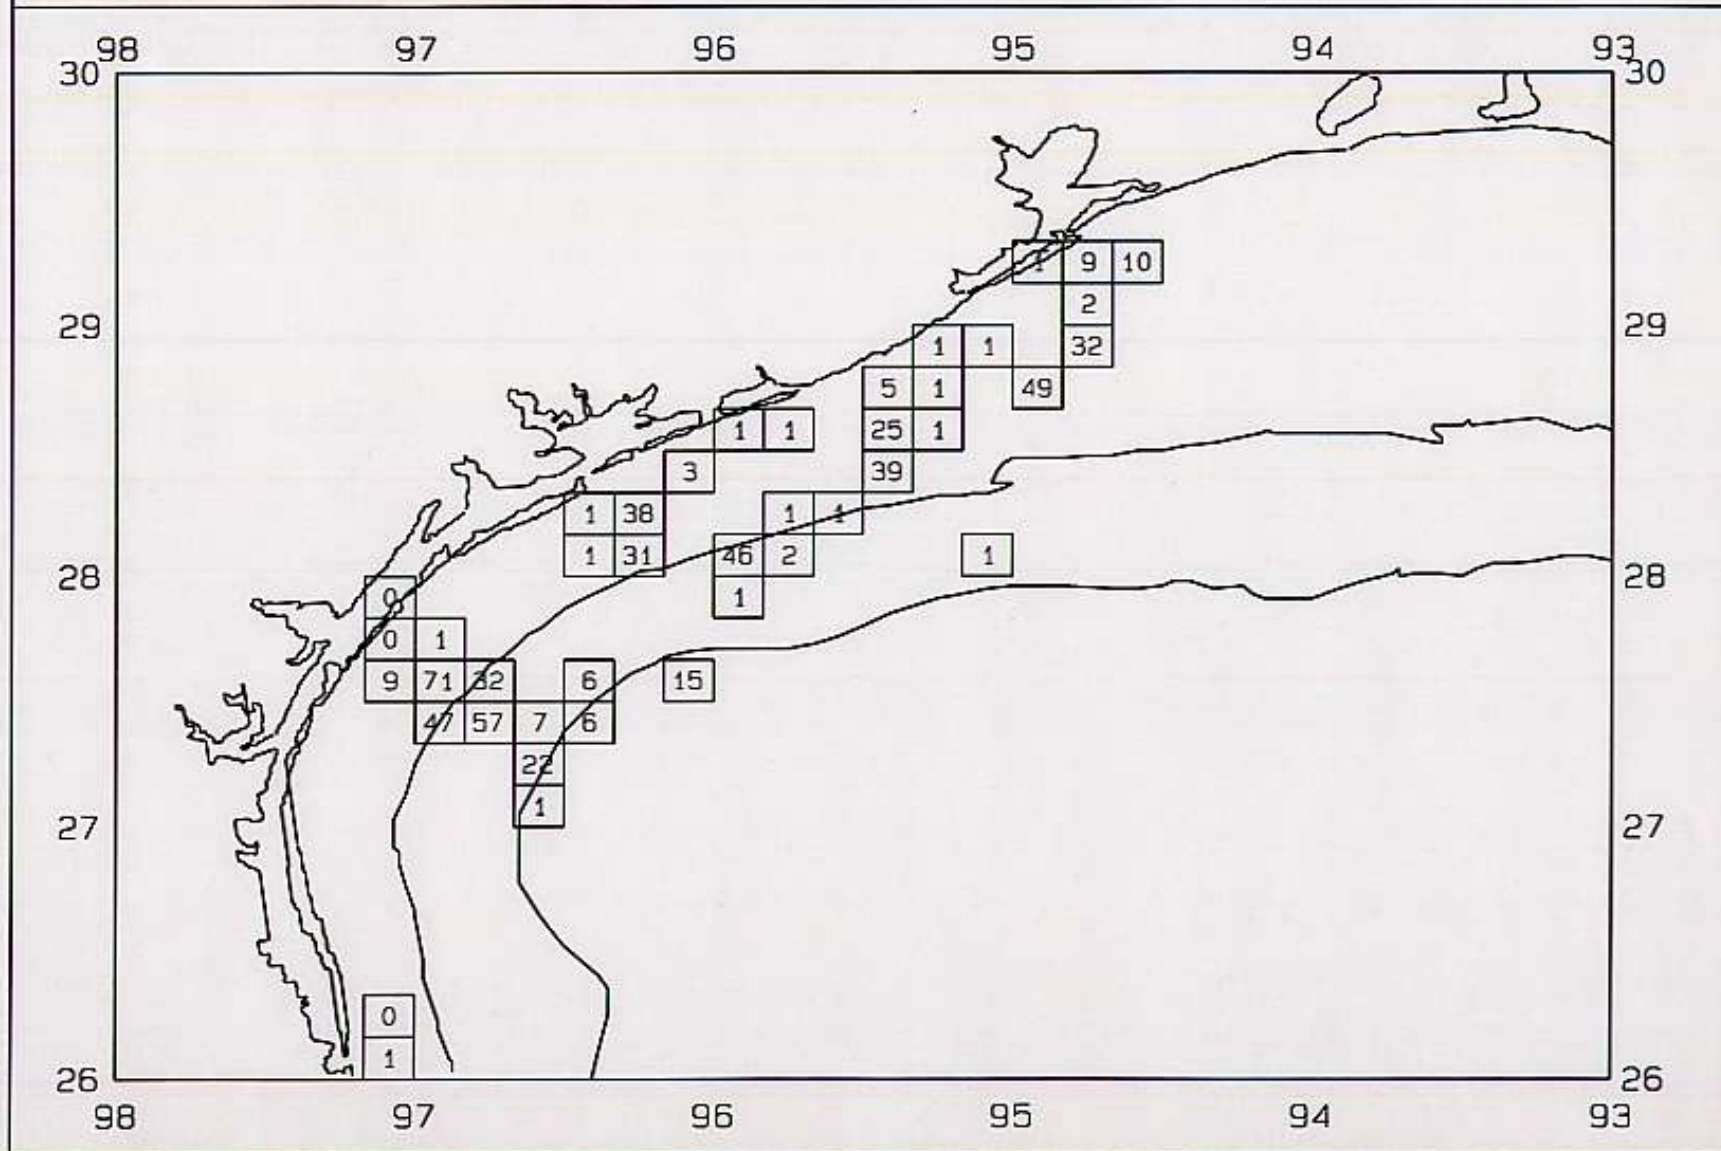

SEAMAP 2000

SAMPLING DATES FROM 06/26/00 TO 07/02/00

SAMPLING STATIONS

SEAMAP 2000

SAMPLING DATES FROM 06/26/00 TO 07/02/00

AVERAGE BROWN SHRIMP CATCH IN POUNDS/HOUR

SEAMAP 2000

SAMPLING DATES FROM 06/26/00 TO 07/02/00

AVERAGE BROWN SHRIMP COUNT PER POUND

SEAMAP 2000

SAMPLING DATES FROM 06/26/00 TO 07/02/00

AVERAGE WHITE SHRIMP CATCH IN POUNDS/HOUR

SEAMAP 2000

SAMPLING DATES FROM 06/26/00 TO 07/02/00

AVERAGE WHITE SHRIMP COUNT PER POUND

SEAMAP 2000

SAMPLING DATES FROM 06/26/00 TO 07/02/00
AVERAGE PINK SHRIMP CATCH IN POUNDS/HOUR

SEAMAP 2000

SAMPLING DATES FROM 06/26/00 TO 07/02/00

AVERAGE PINK SHRIMP COUNT PER POUND

SEAMAP 2000

SAMPLING DATES FROM 06/26/00 TO 07/02/00