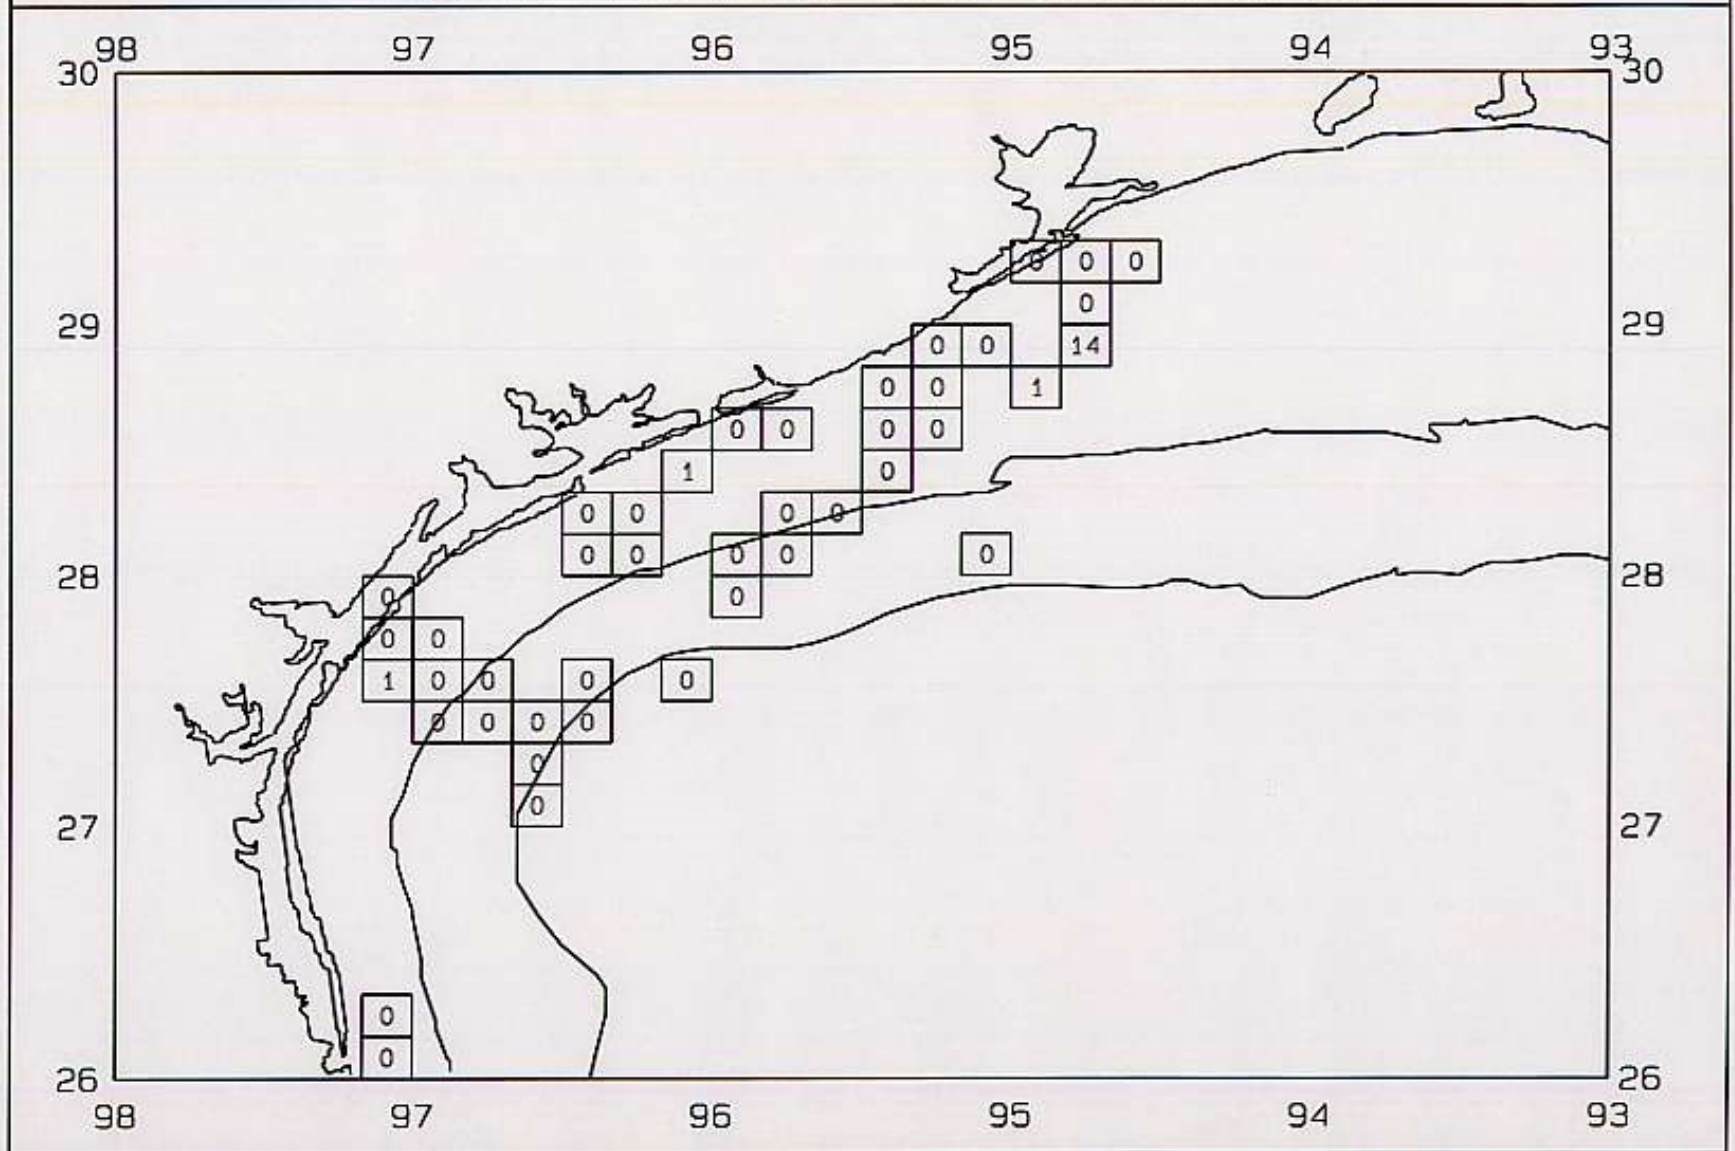

SEAMAP 2000

SAMPLING DATES FROM 06/26/00 TO 07/02/00

SAMPLING STATIONS

SEAMAP 2000

SAMPLING DATES FROM 06/26/00 TO 07/02/00

AVERAGE BROWN SHRIMP CATCH IN POUNDS/HOUR

SEAMAP 2000

SAMPLING DATES FROM 06/26/00 TO 07/02/00

AVERAGE BROWN SHRIMP COUNT PER POUND

SEAMAP 2000

SAMPLING DATES FROM 06/26/00 TO 07/02/00

AVERAGE WHITE SHRIMP CATCH IN POUNDS/HOUR

SEAMAP 2000

SAMPLING DATES FROM 06/26/00 TO 07/02/00

AVERAGE WHITE SHRIMP COUNT PER POUND

SEAMAP 2000

SAMPLING DATES FROM 06/26/00 TO 07/02/00
AVERAGE PINK SHRIMP CATCH IN POUNDS/HOUR

SEAMAP 2000

SAMPLING DATES FROM 06/26/00 TO 07/02/00

AVERAGE PINK SHRIMP COUNT PER POUND

SEAMAP 2000

SAMPLING DATES FROM 06/26/00 TO 07/02/00